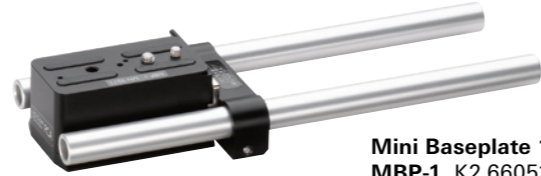

Mini Follow Focus MFF-1

Mini Follow Focus 1 MFF-1, K2.47822.0

Mini Baseplate MBP-1

Mini Baseplate 1 MBP-1, K2.66051.0

Mini Baseplate MBP-2

- Back Adapter MBP-2,**
Sony HVR-Z5 K2.65202.0
Panasonic AG-HPX171 K2.65174.0
Sony HDR-FX1 K2.65171.0
Sony HVR-Z1 K2.65171.0
Sony HVR-Z7 K2.65171.0
Sony PMW-EX1 K2.65171.0
Sony PMW-EX3 K2.65173.0
- Sony HVR-V1** K2.65172.0
Canon XL-H1 K2.65169.0
JVC GY-HD-100 K2.65175.0
Panasonic AG-HVX200 K2.65170.0

Mini Mattebox MMB-1

- Mini Mattebox 1 MMB-1**, K0.60063.0
 incl. 2 Filterstage, 2 Filters 4 x 5.65 (**Open Corners**), Bracket for 15mm lightweight fixture (required Adapterrings has to be ordered separately)
- Mini Mattebox 1 MMB-1**, K0.60069.0
 incl. 2 Filterstage, 2 Filters 4 x 5.65 (**Closed Corners**), Bracket for 15mm lightweight fixture (required Adapterrings has to be ordered separately)
- Mini Mattebox 1 MMB-1**, K0.60072.0
 incl. 2 Filterstage, 2 Filters 4 x 4, Bracket for 15mm lightweight fixture (required Adapterrings has to be ordered separately)